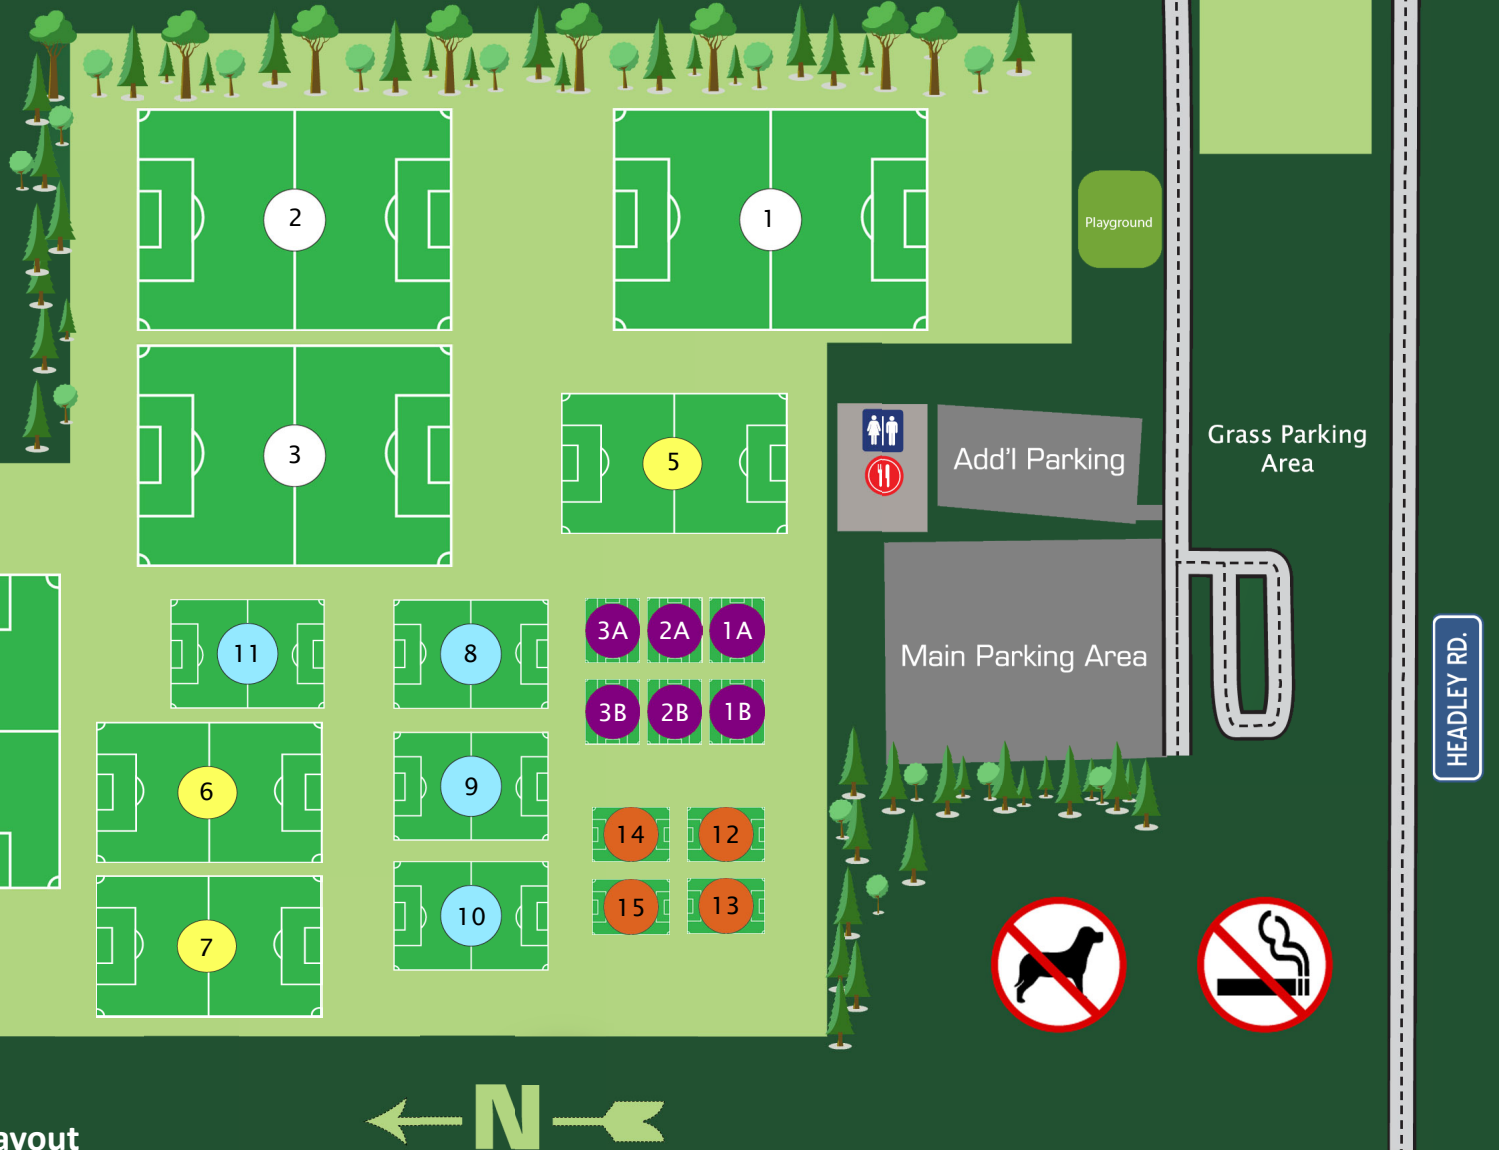

Headley Park

1031 Challis Springs Dr
Gahanna, OH 43230

Legend

-  Concessions
-  Restrooms
-  U13-U18 Fields
-  U11-U12 Fields
-  U9-U10 Fields
-  U6-U7 Fields
-  U4-U5 Fields

Neighborhood
Entrance to Park

Spring 2024 Field Layout